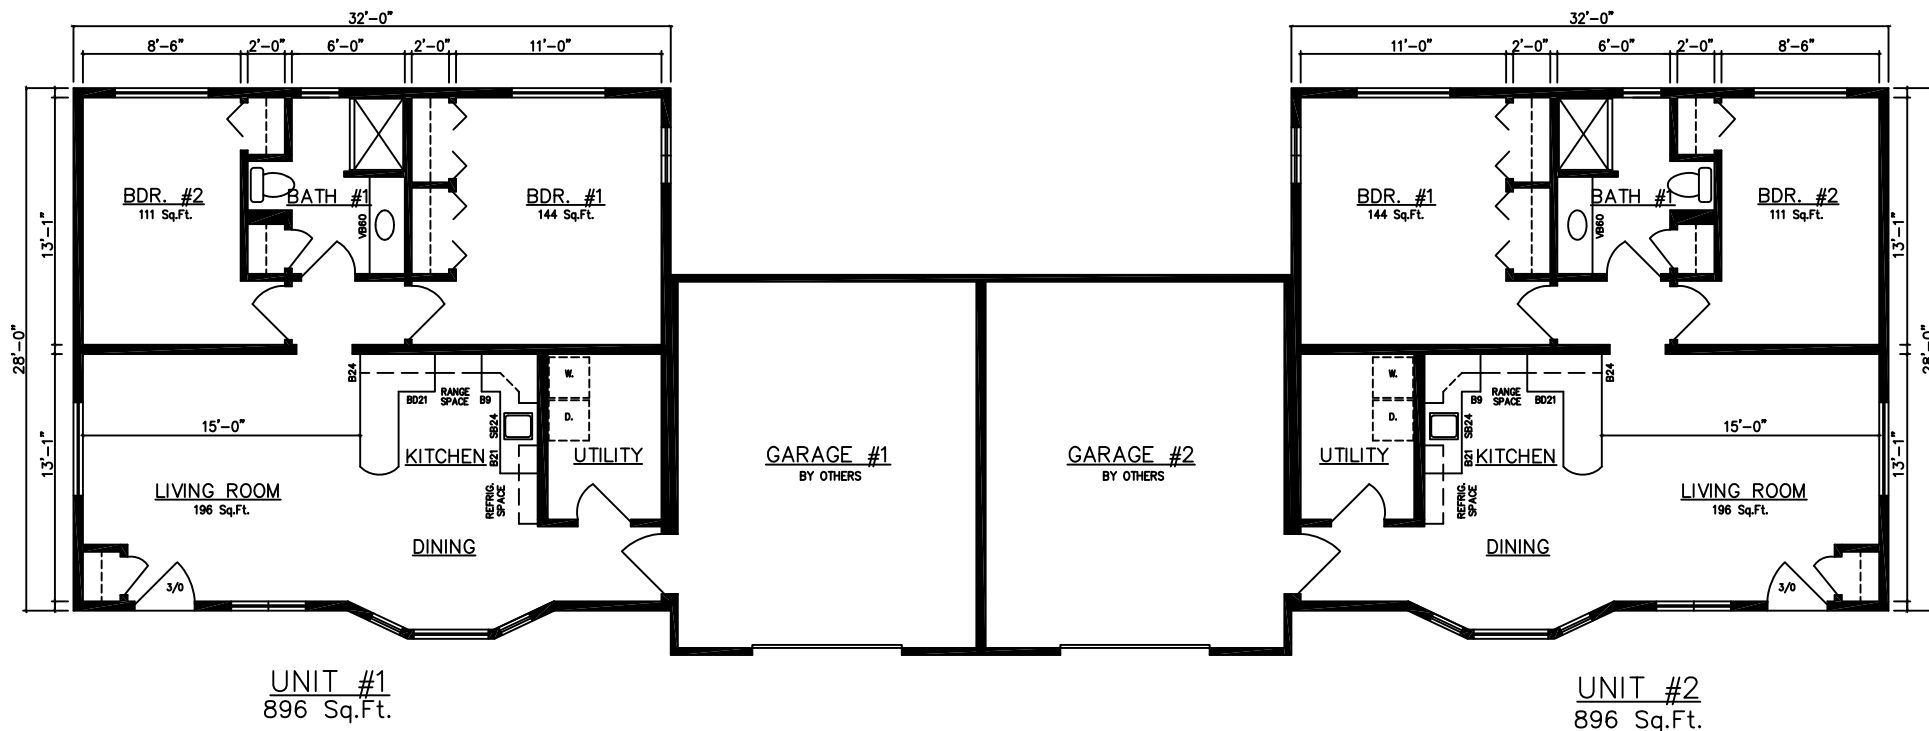

FRONT ELEVATION

ASSISTED LIVING DUPLEX.....SHEFFIELD MEADOWS

UNIT #1
896 Sq.Ft.

UNIT #2
896 Sq.Ft.

FLOOR PLAN

ASSISTED LIVING DUPLEX.....SHEFFIELD MEADOWS