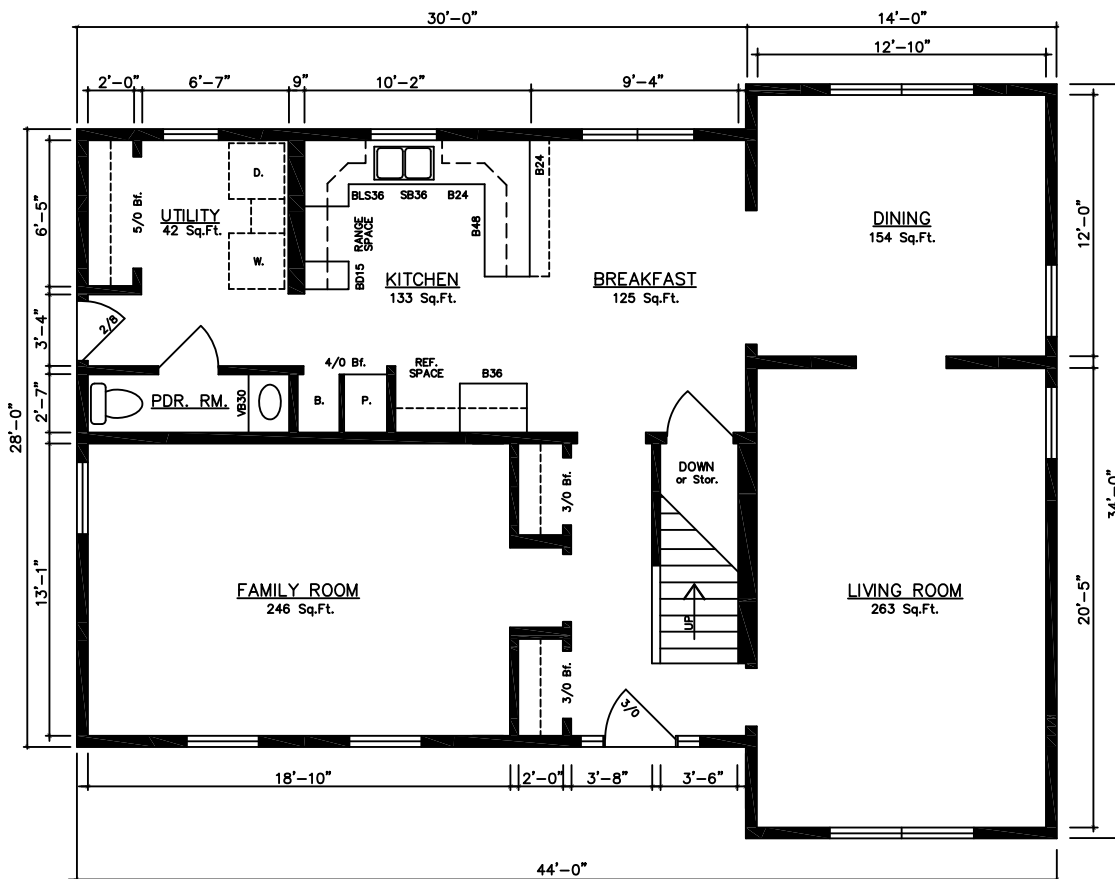

SECOND FLOOR PLAN

PLYMOUTH 10599...(Crawlspace)

(2,632 Sq.Ft.)