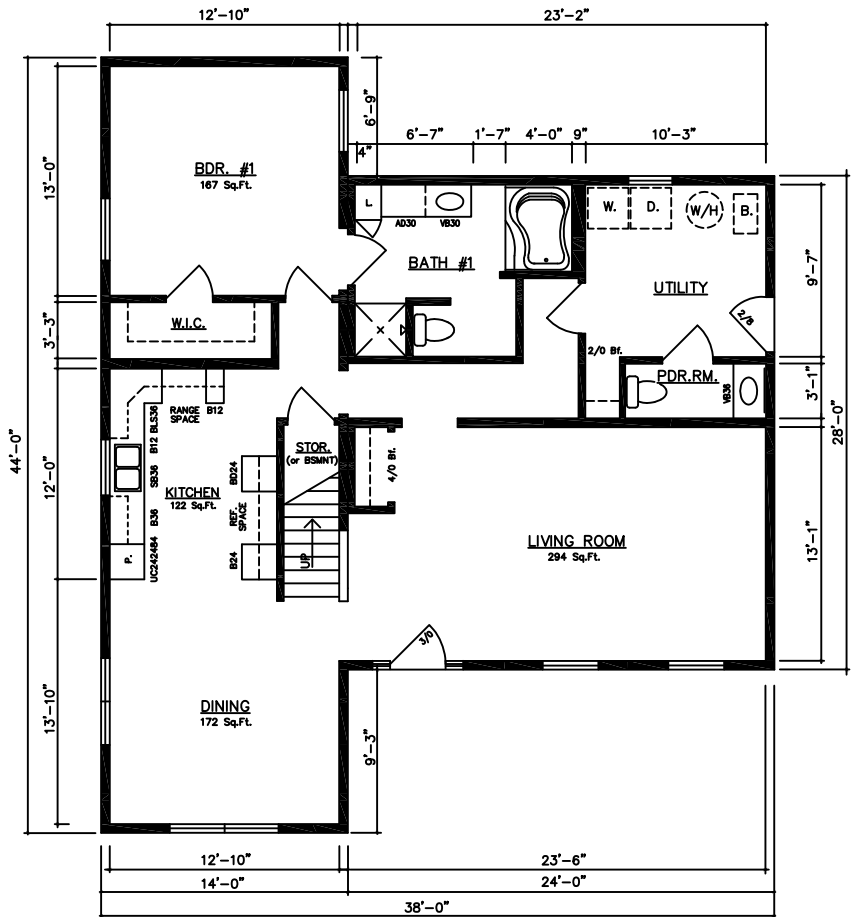

SECOND FLOOR PLAN

CHARLEVOIX 13140...(Crawlspace) (2,344 Sq.Ft.)