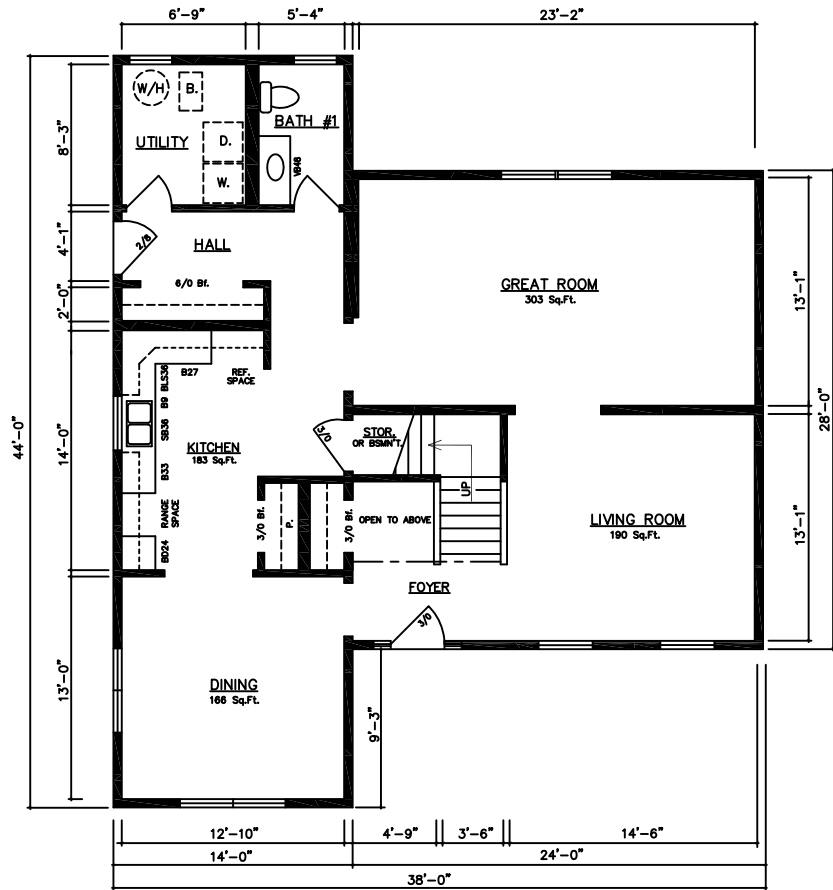

SECOND FLOOR PLAN

CHARLEVOIX 13146...(Basement) (2,344 Sq.Ft.)