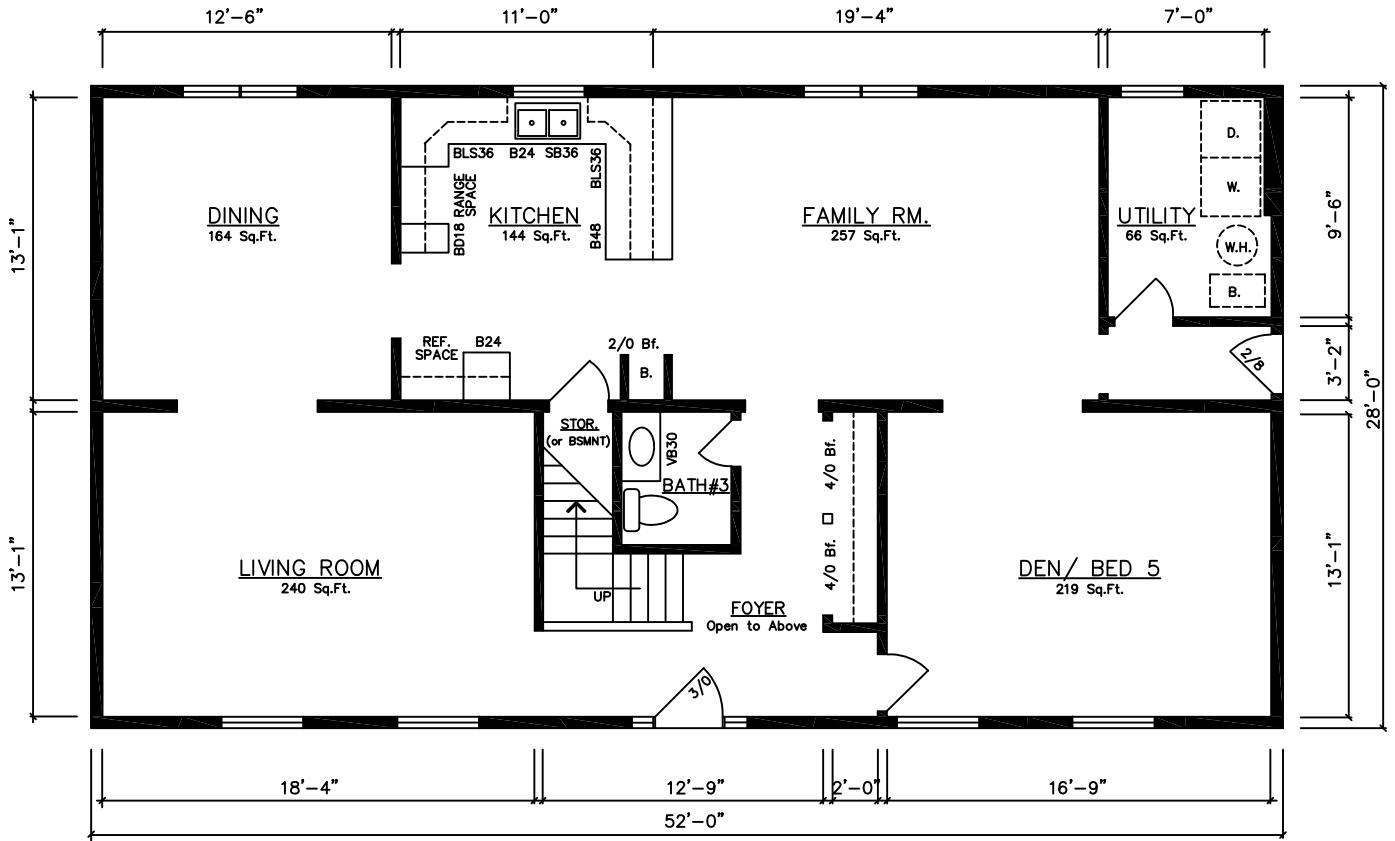

SECOND FLOOR PLAN

ROCHESTER 14040...(Basement) (2,912 Sq.Ft.)