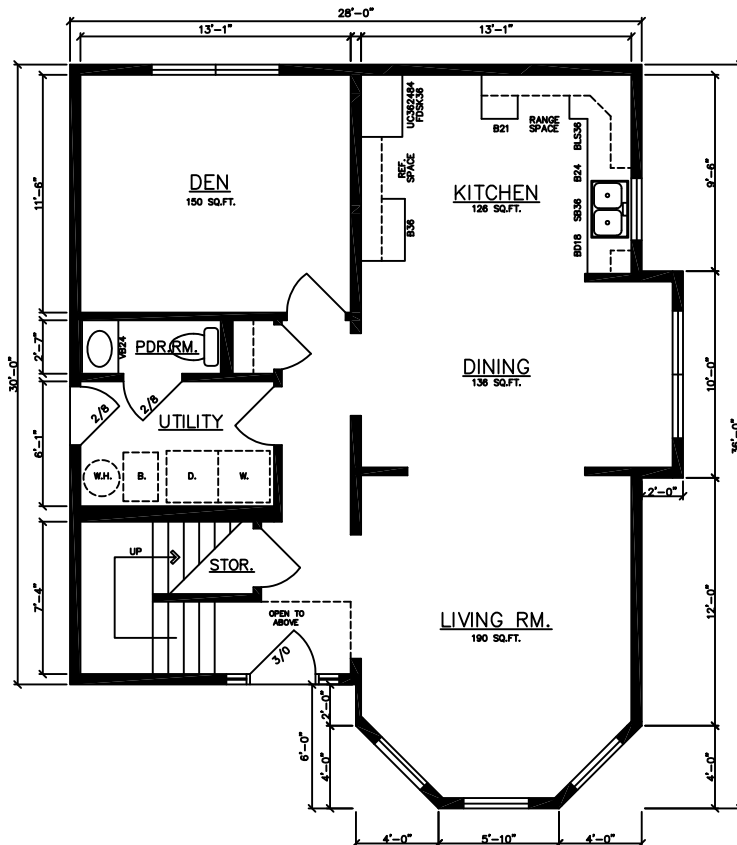

BAYVIEW 16024 (CRAWLSPACE) (1856 Total Sq.Ft.) 3 Bed, 2-1/2 Bath
 SECOND FLOOR PLAN (928 Sq.Ft.)

BAYVIEW 16024 (CRAWLSPACE) (1856 Total Sq.Ft.) 3 Bed, 2-1/2 Bath
 FIRST FLOOR PLAN (928 Sq.Ft.)