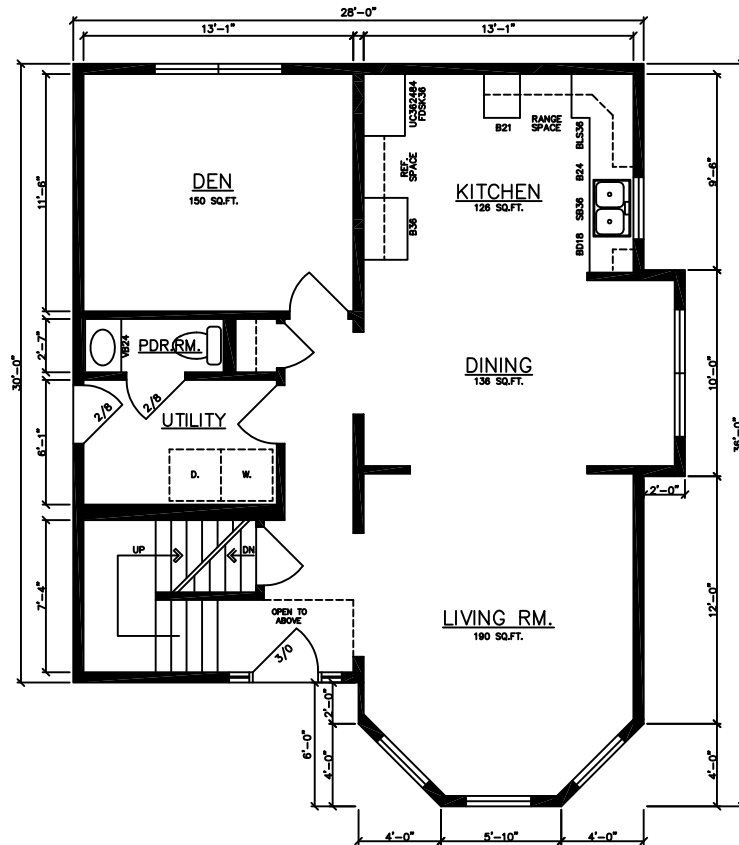

BAYVIEW 16026 (BASEMENT) (1856 Total Sq.Ft.) 3 Bed, 2-1/2 Bath
 SECOND FLOOR PLAN (928 Sq.Ft.)

BAYVIEW 16026 (BASEMENT) (1856 Total Sq.Ft.) 3 Bed, 2-1/2 Bath
 FIRST FLOOR PLAN (928 Sq.Ft.)