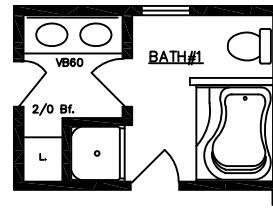

SECOND FLOOR PLAN

Opt. MASTER BATH

BRECKENRIDGE 13110...(Crawspace) (1,768 Sq.Ft.) 3 Bed, 2 Bath