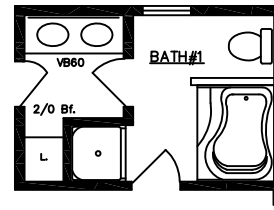

SECOND FLOOR PLAN

Opt. MASTER BATH

BRECKENRIDGE 13110...(Crawspace) (1,768 Sq.Ft.) 3 Bed, 2 Bath