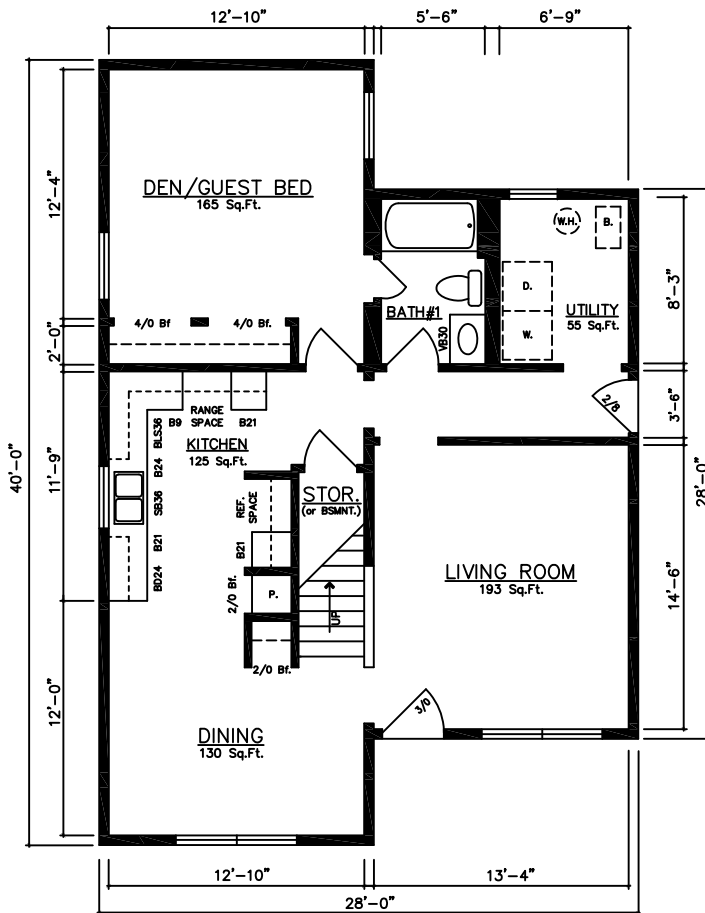

SECOND FLOOR PLAN

Opt. MASTER BATH

BRECKENRIDGE 13110...(Crawspace) (1,768 Sq.Ft.) 3 Bed, 2 Bath