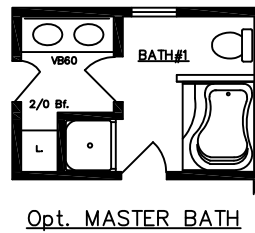

SECOND FLOOR PLAN

Opt. MASTER BATH

BRECKENRIDGE 13120...(Crawlspace) (1,680 Sq.Ft.)