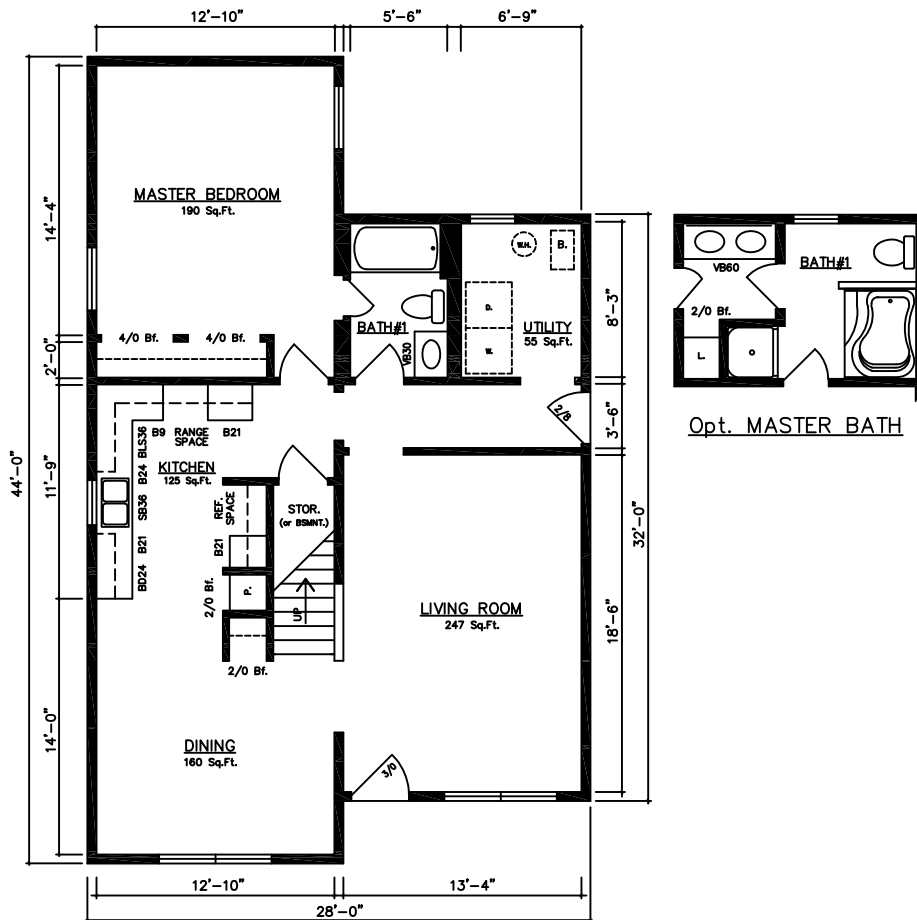

SECOND FLOOR PLAN

Opt. MASTER BATH

BRECKENRIDGE 13120...(Crawlspace) (1,680 Sq.Ft.)