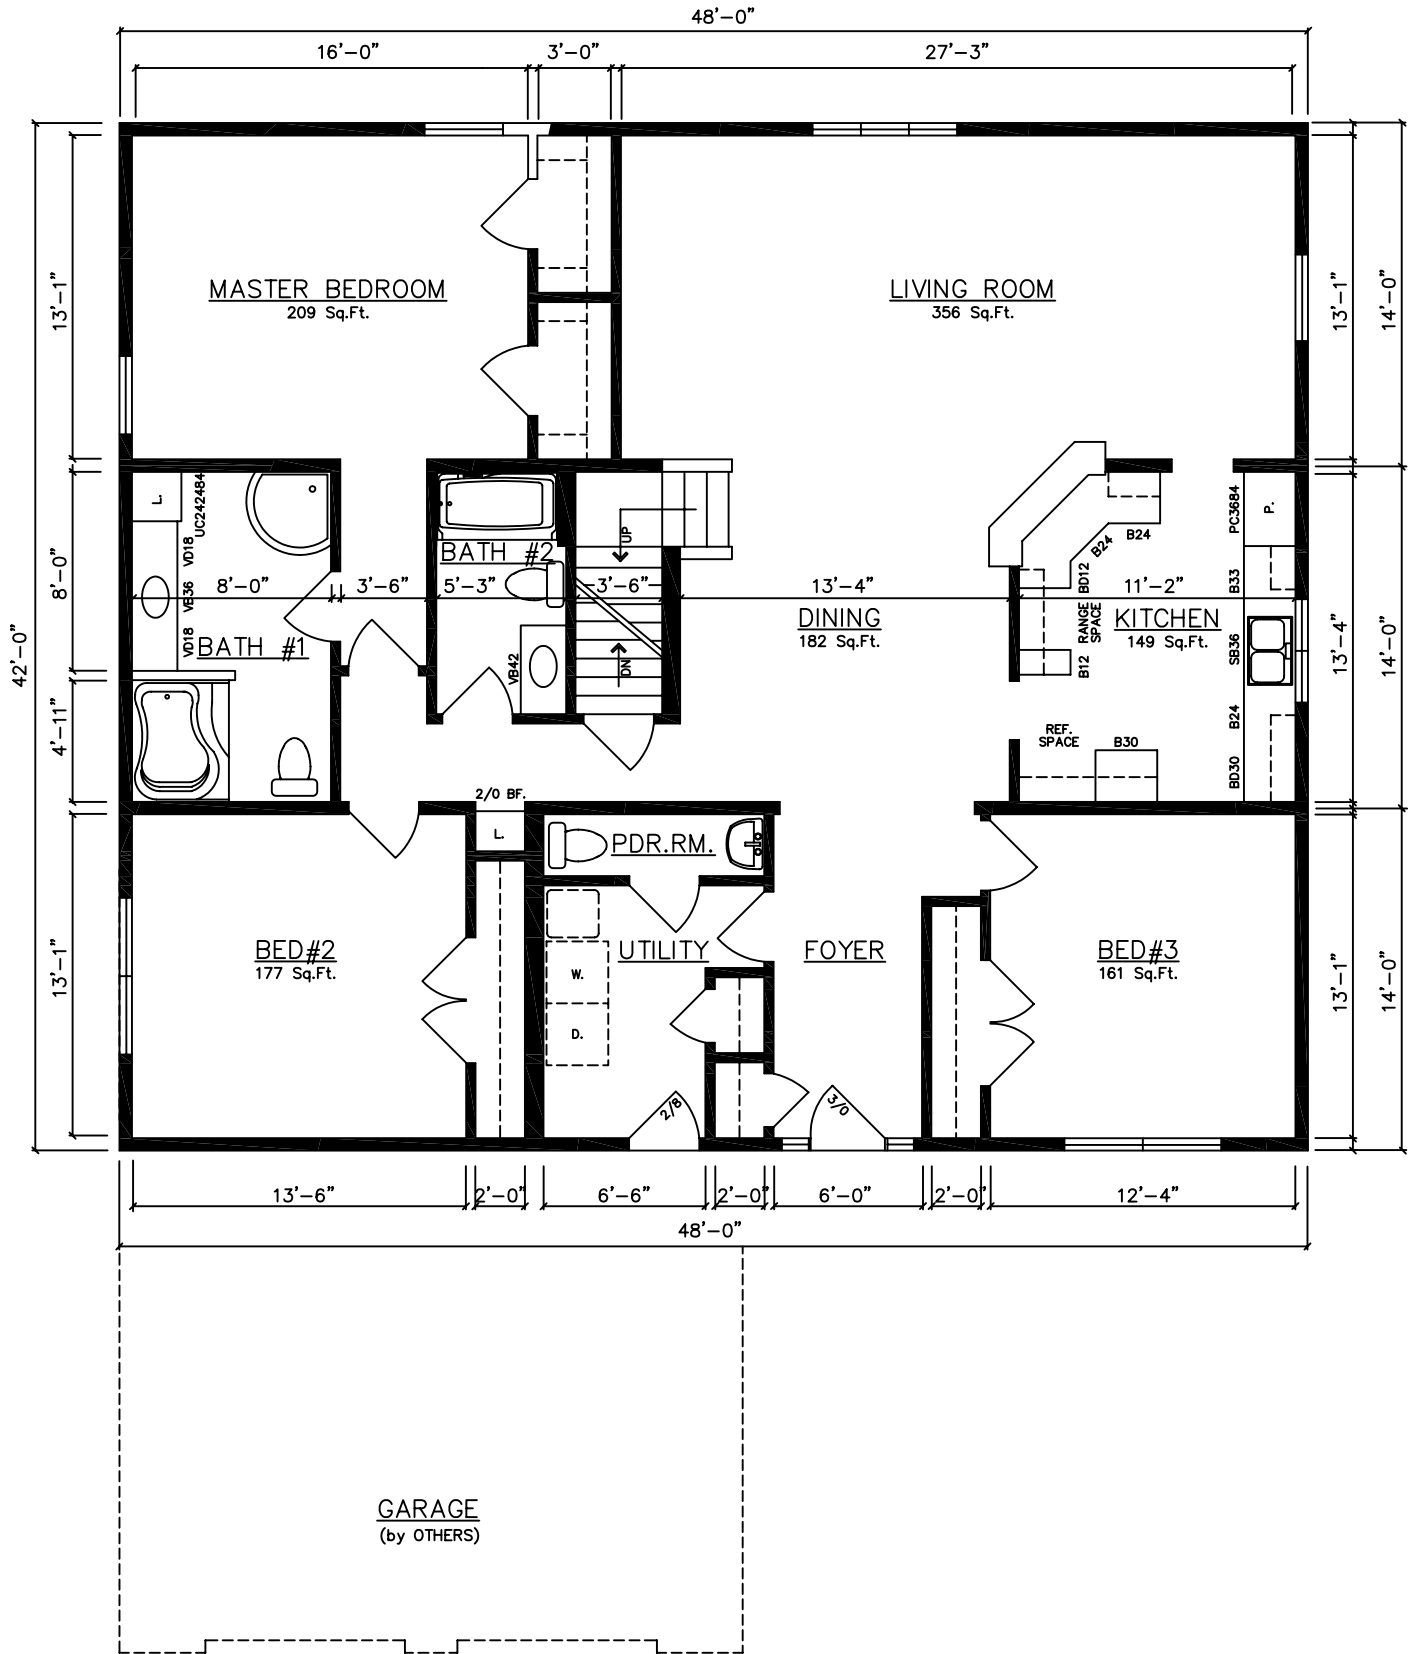

660 Sq.Ft. (2nd)

CLARKSTON 14130...(Basement) 42'x48' (2,676 Sq.Ft.) 3 Bed, 2½ Bath