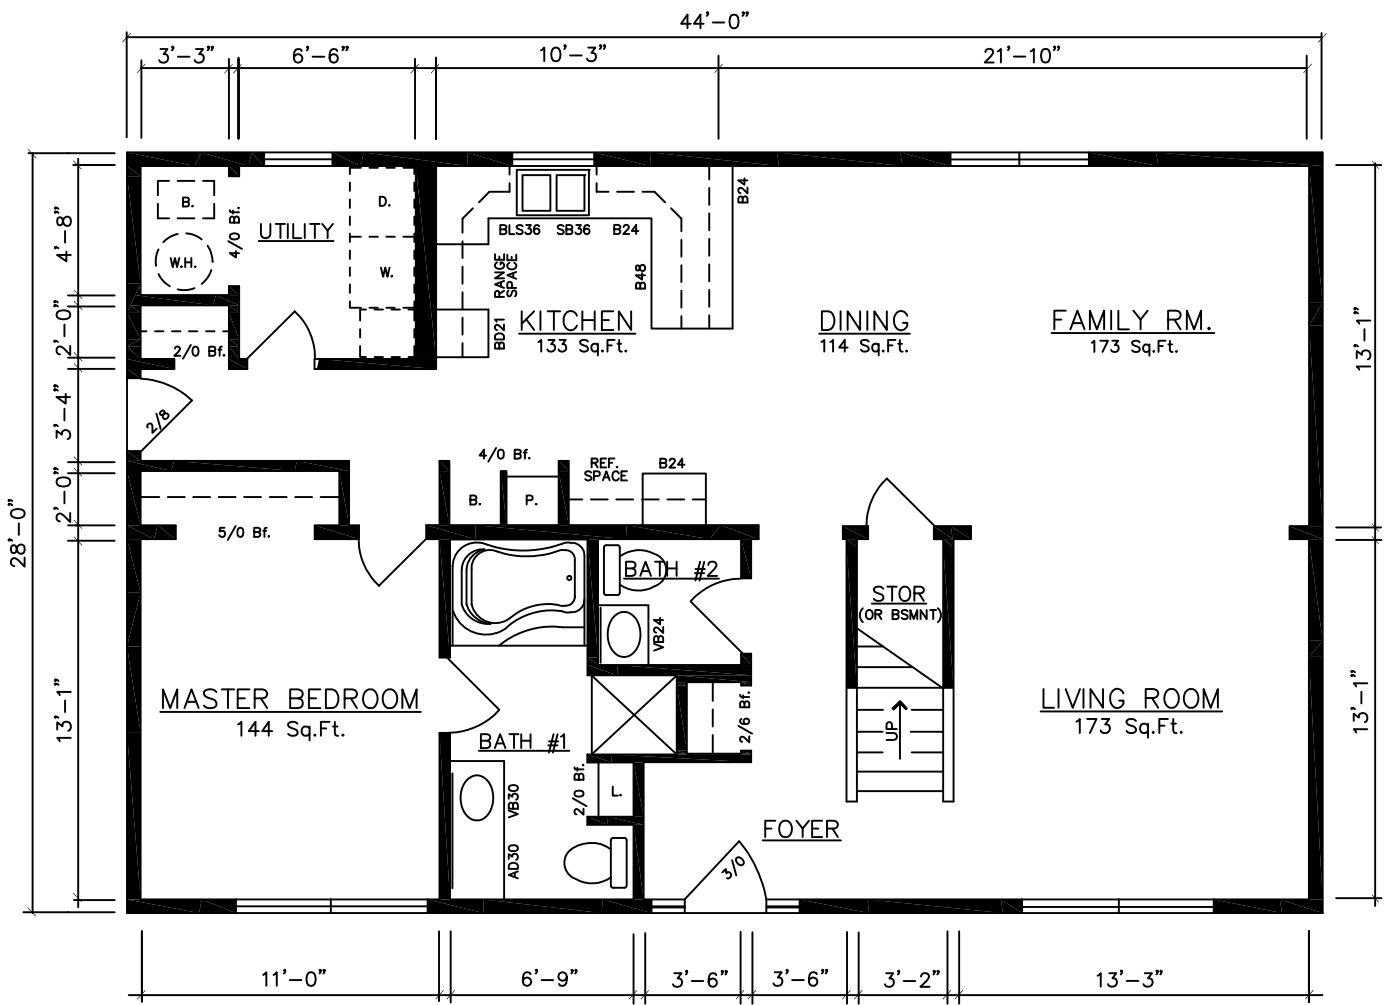

WILLIAMSBURG 11062...(Basement)

WILLIAMSBURG 11062...(Basement) 28'x44' (2,038 Sq.Ft.)