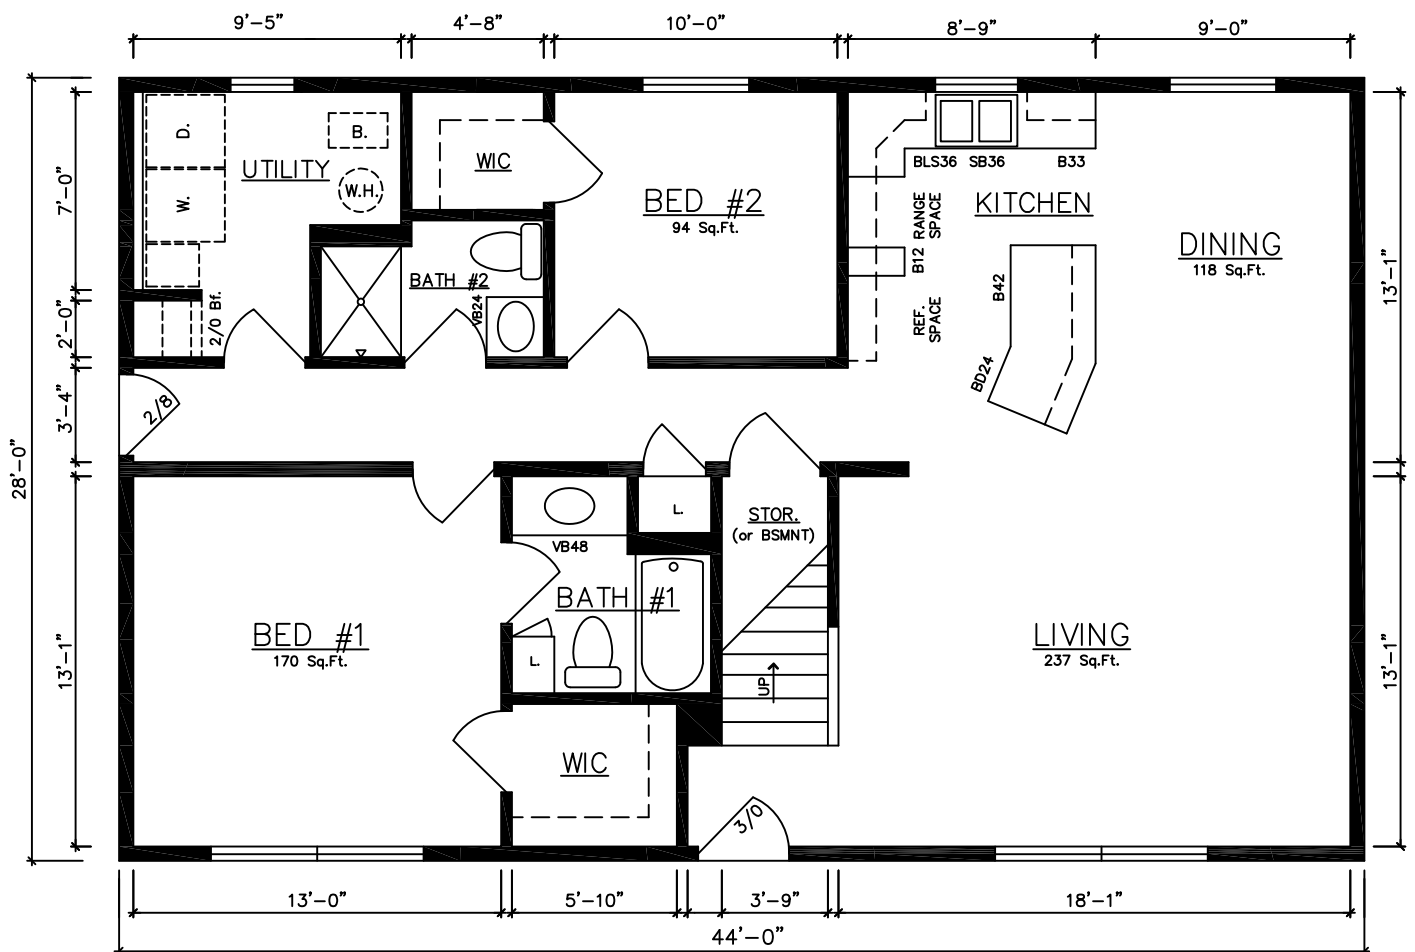

SECOND FLOOR PLAN

WILLIAMSBURG 16000...(Crawlspace) 28'x44' (2,038 Sq.Ft.)