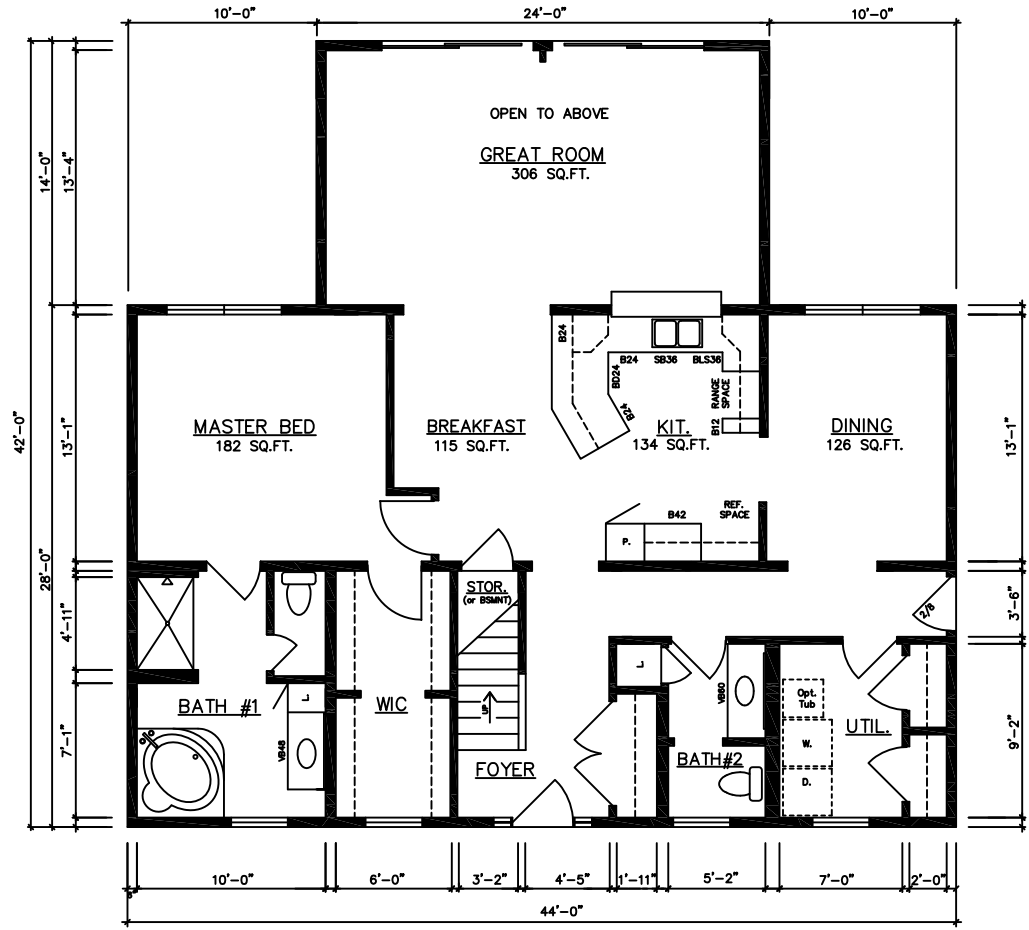

SECOND FLOOR PLAN

CapeCOTTAGE | 16048...(Crawlspace) (2,374 Sq.Ft.)