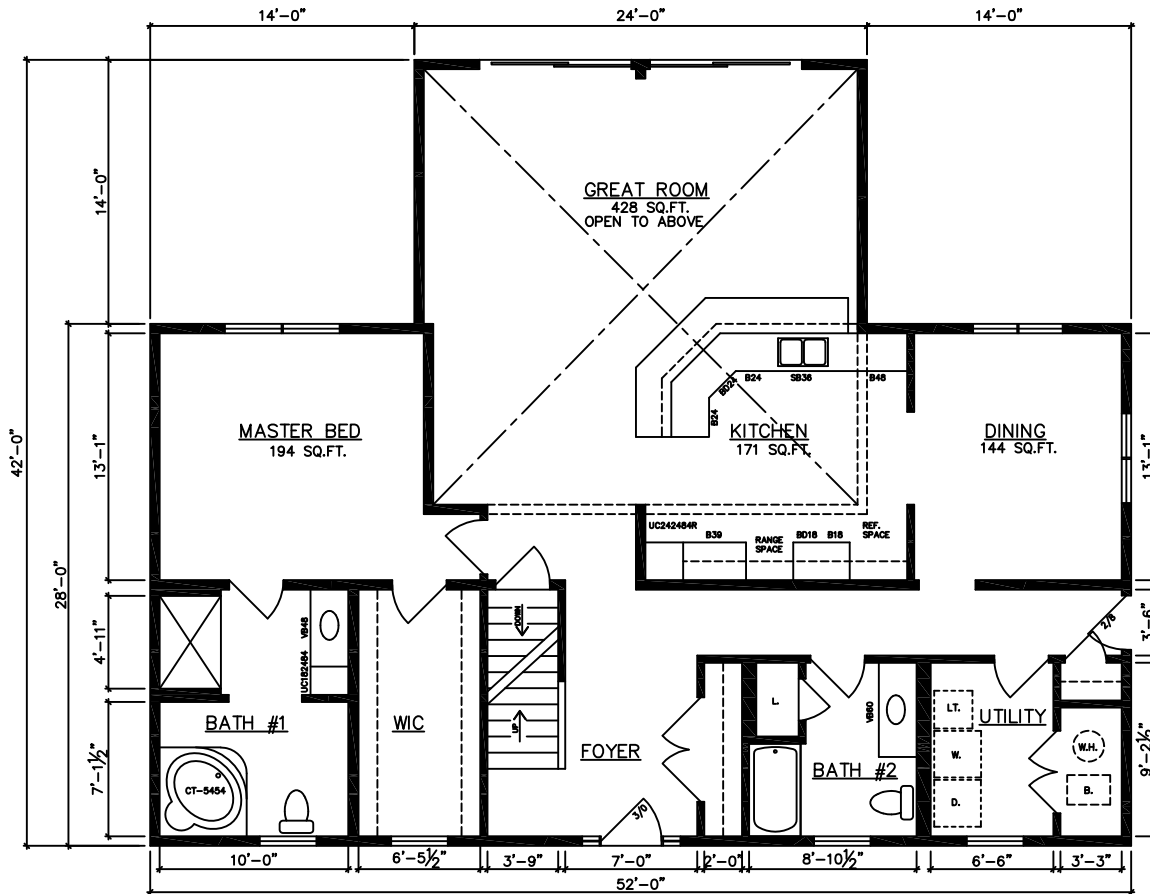

SECOND FLOOR PLAN

CapeCOTTAGE I...16052 (Basement) (2,652 Sq.Ft.)