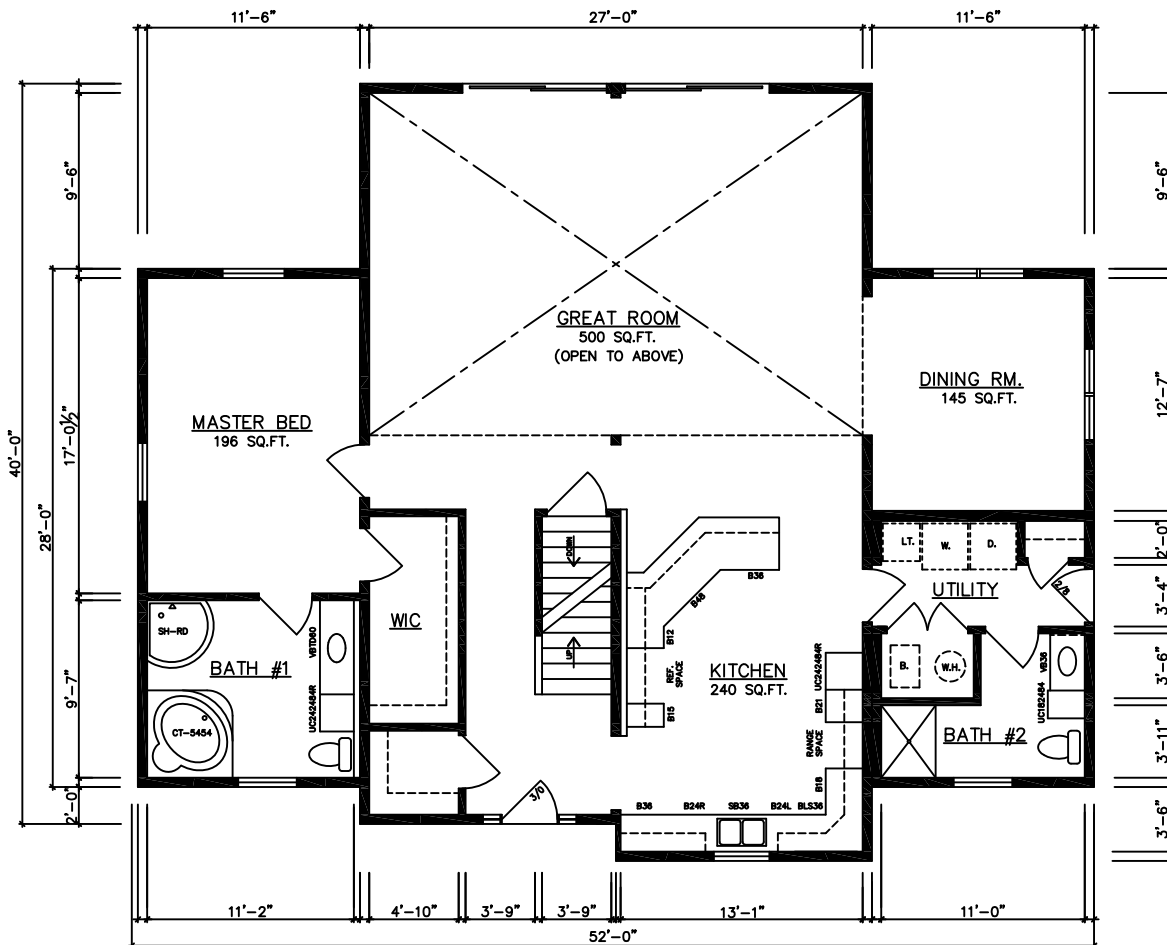

SECOND FLOOR PLAN

CapeCOTTAGE II 16062...(Basement) (2,666 Sq.Ft.)