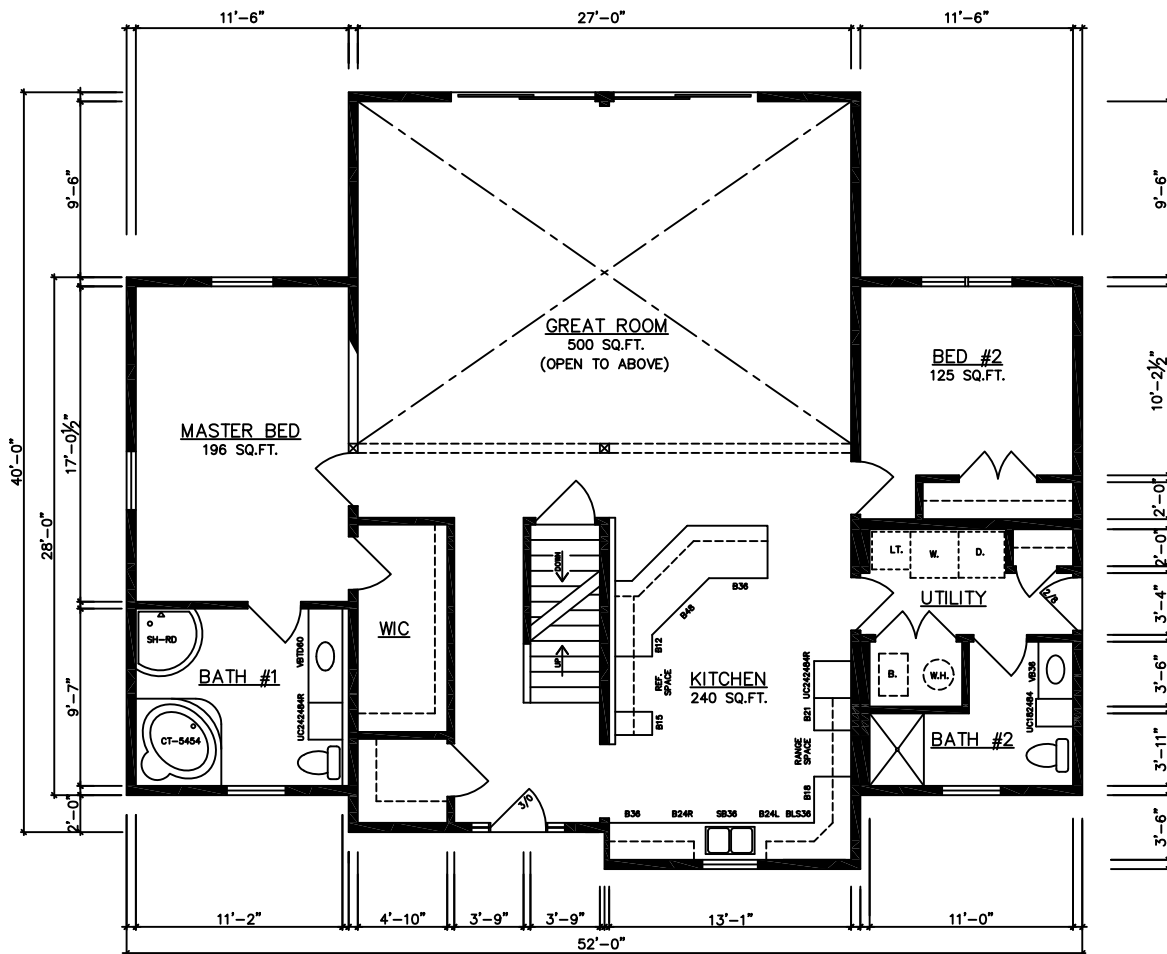

SECOND FLOOR PLAN

CapeCOTTAGE II 16066...(Basement) (2,666 Sq.Ft.)