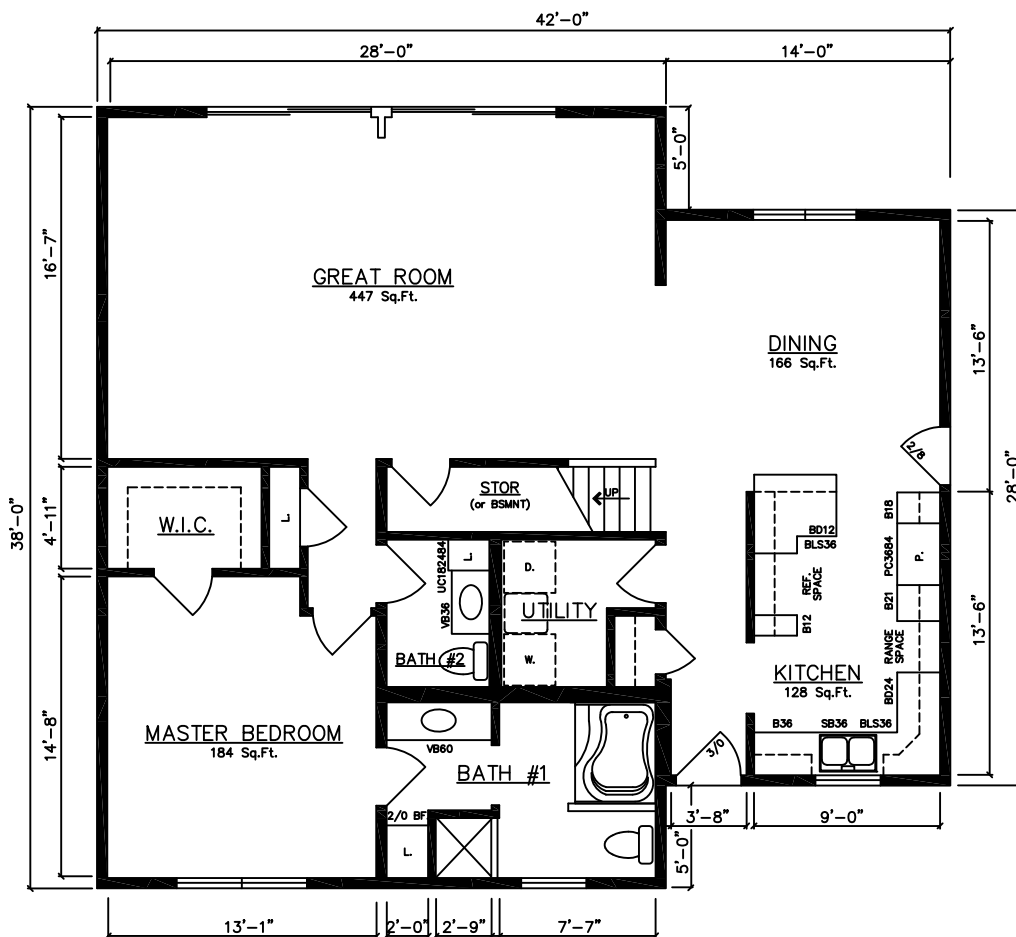

SECOND FLOOR PLAN

CapeCOTTAGE III 16070...(Basement) (2,100 Sq.Ft.)
 1456 Sq.Ft. (1st.) 644 Sq.Ft. (2nd.) 2100 Sq.Ft. TOTAL