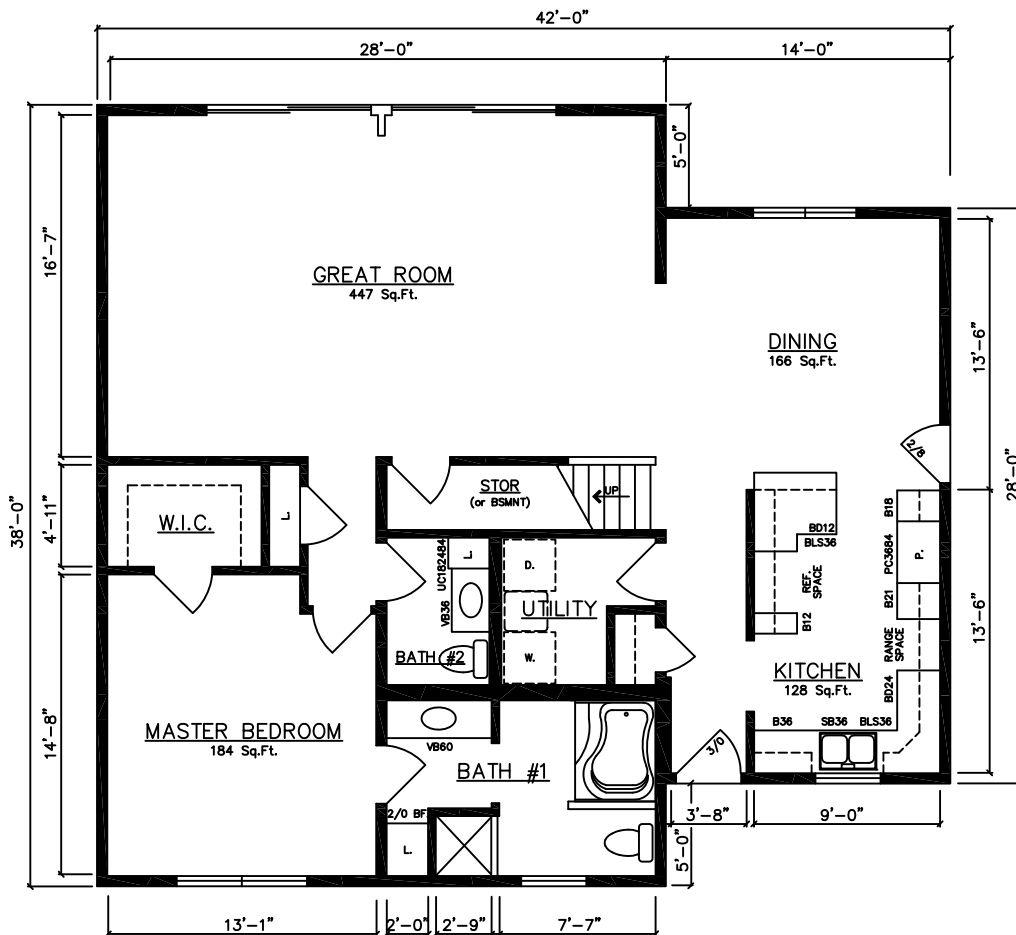

SECOND FLOOR PLAN

CapeCOTTAGE III 16070...(Basement) (2,100 Sq.Ft.)  
 1456 Sq.Ft. (1st.) 644 Sq.Ft. (2nd.) 2100 Sq.Ft. TOTAL