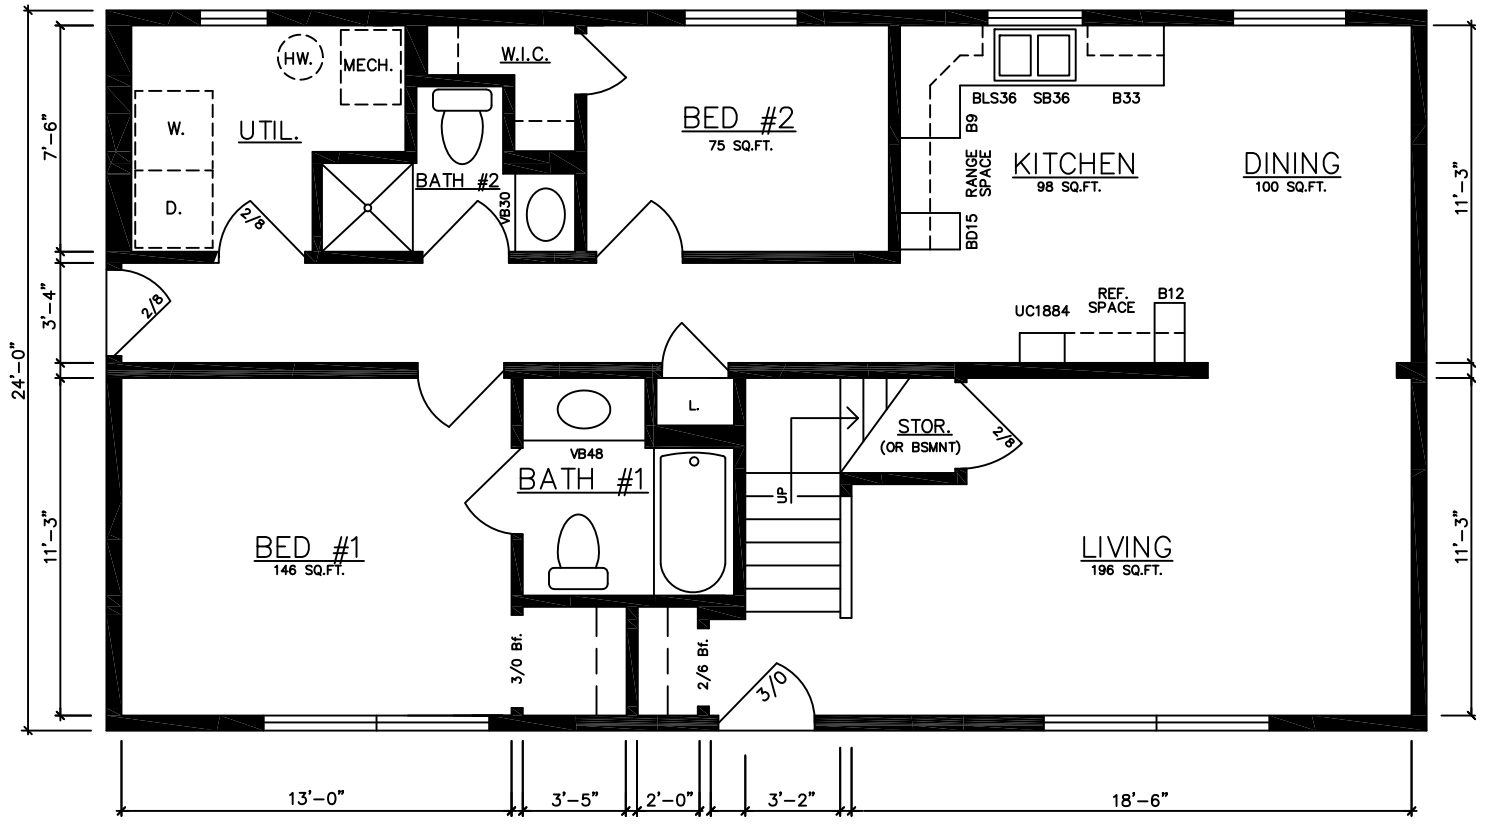

VARIES      VARIES      VARIES      3'-9"      VARIES

44'-0"  
 9'-0"    2'-7"    2'-1"    10'-0"    8'-9"    8'-10"

WILLIAMSBURG 24002...(Basement) 24'x44' (1,790 Sq.Ft.)