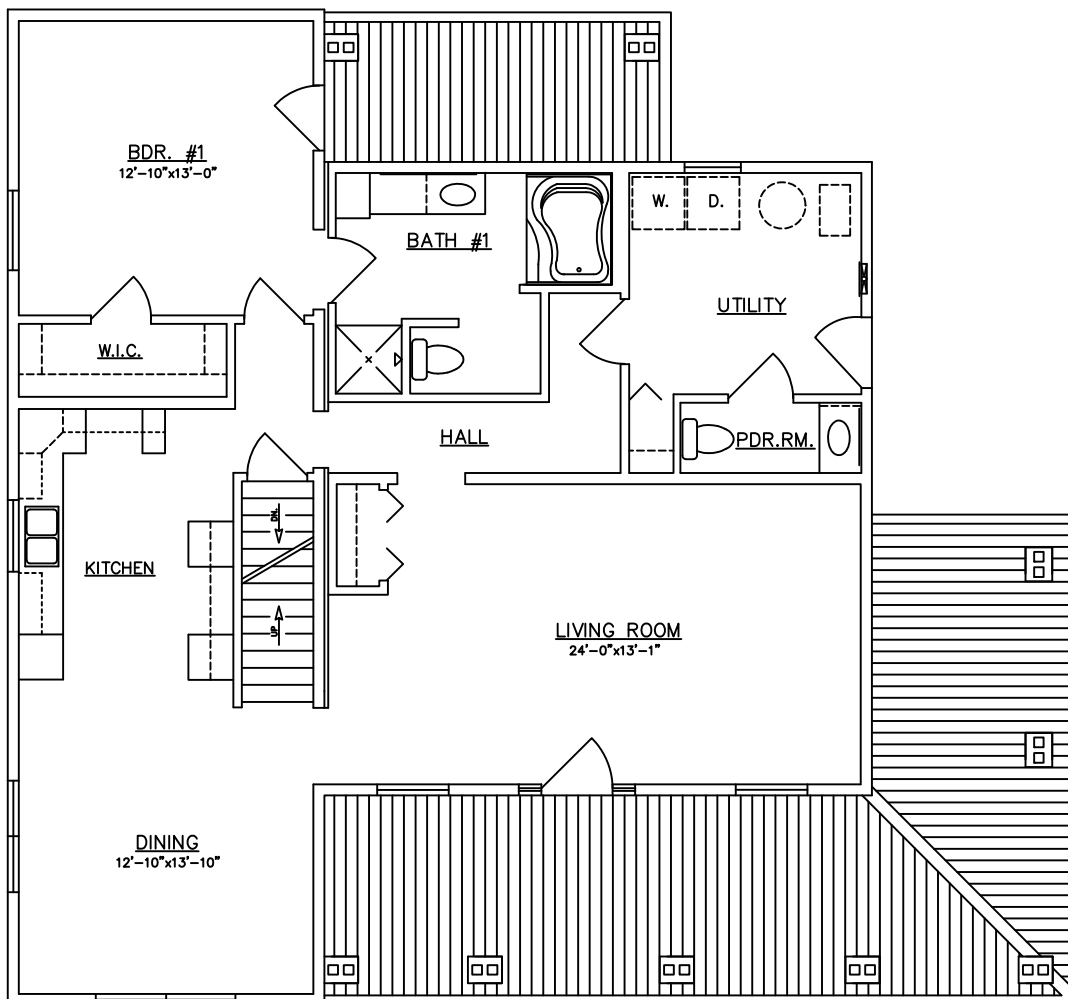

FRONT ELEVATION

DRIFTWOOD

FIRST FLOOR PLAN

DRIFTWOOD

1056 Sq. Ft.

MODEL
SHEET

TITLE
DRIFTWOOD...13140
Crawlspace, R.H.
Copyright 2007 General Housing Corp.

GENERAL HOUSING CORPORATION
4650 E. Wilder Rd. Bay City, MI 48706
ph. 800-351-3664 www.genhouse.com