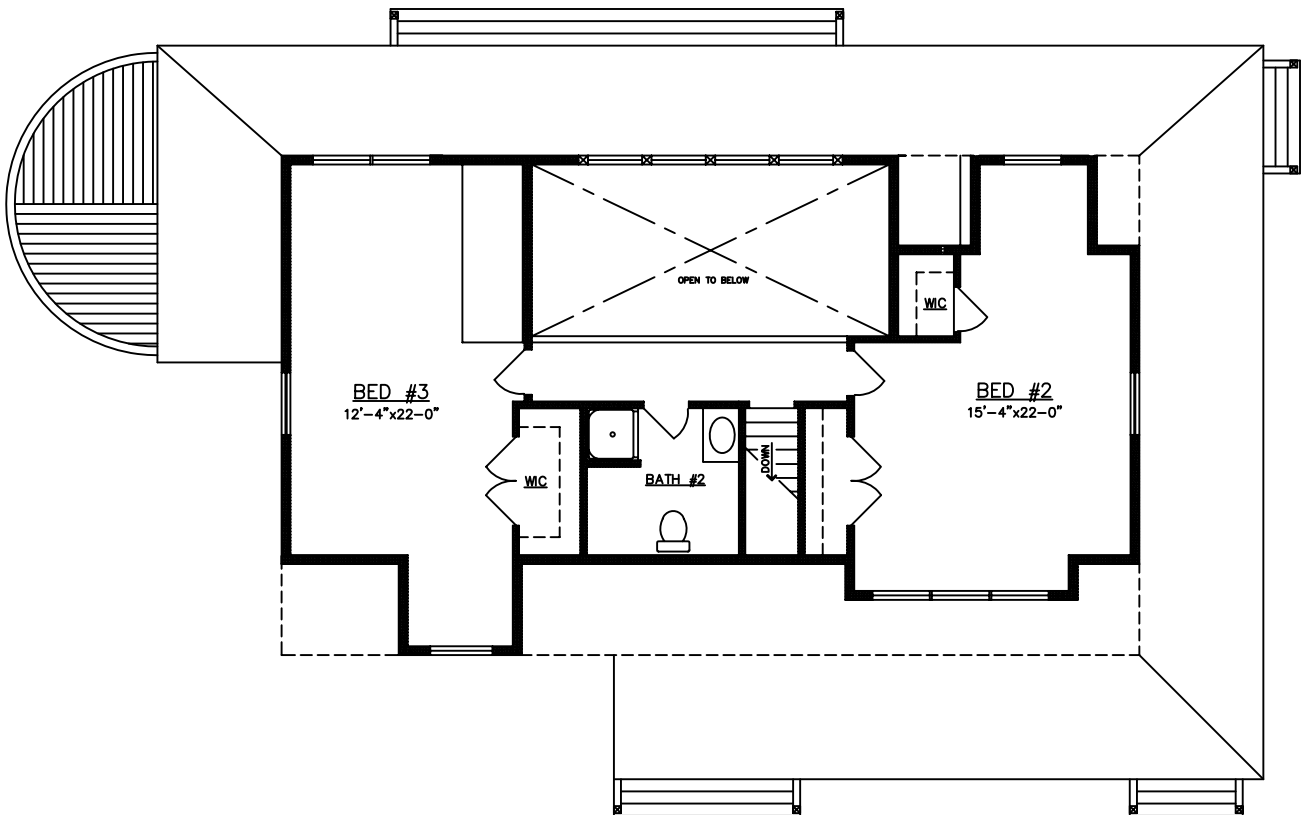

LAKE ELEVATION

HARBOR BEACH.....11188

UPSTAIRS FLOOR PLAN

HARBOR BEACH....11188

MODEL
11164s07

SHEET

TITLE
HARBOR BEACH.....11188
Crawl, Utility Rm., R.H., (4-Mod)
Copyright 2007 General Housing Corp.

GENERAL HOUSING
CORPORATION
4650 E. Wilder Rd. Bay City, MI 48706
ph. 800-351-3664 www.genhouse.com