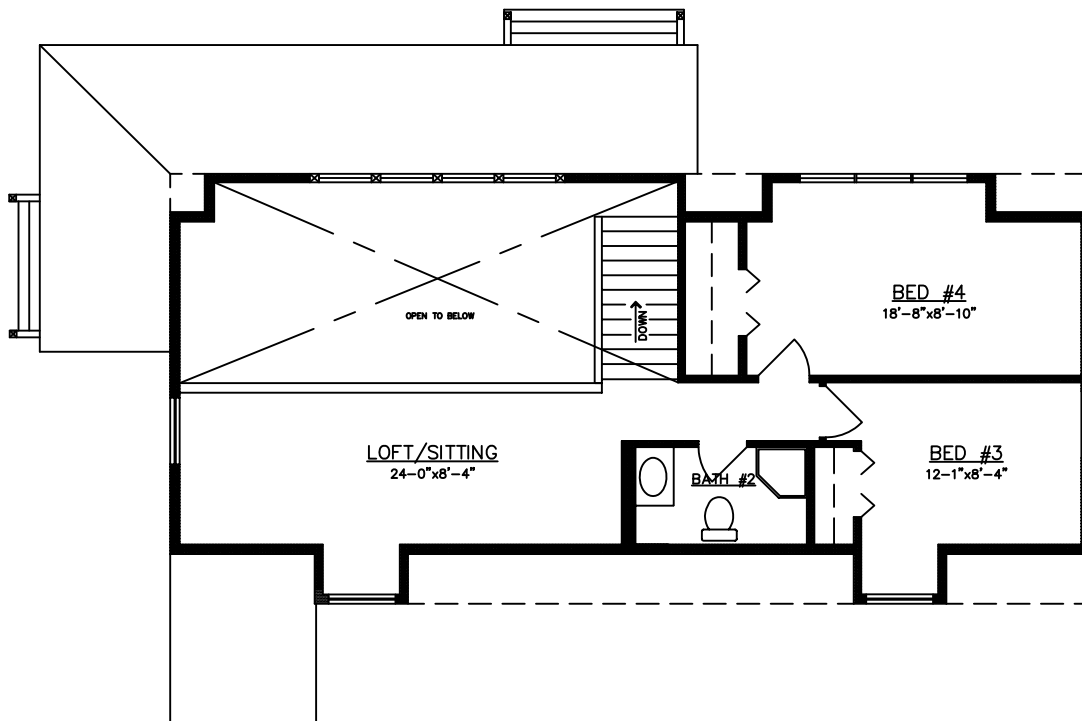

STREET ELEVATION

HARBOR COVE...11164

UPSTAIRS FLOOR PLAN

HARBOR COVE....11164

MODEL  
11164s07

TITLE  
HARBOR COVE.....11164  
Crawl, Utility Rm., R.H., (4-Mod)  
Copyright 2007 General Housing Corp.

GENERAL HOUSING  
CORPORATION  
4650 E. Wilder Rd. Bay City, MI 48706  
ph. 800-351-3664 www.genhouse.com