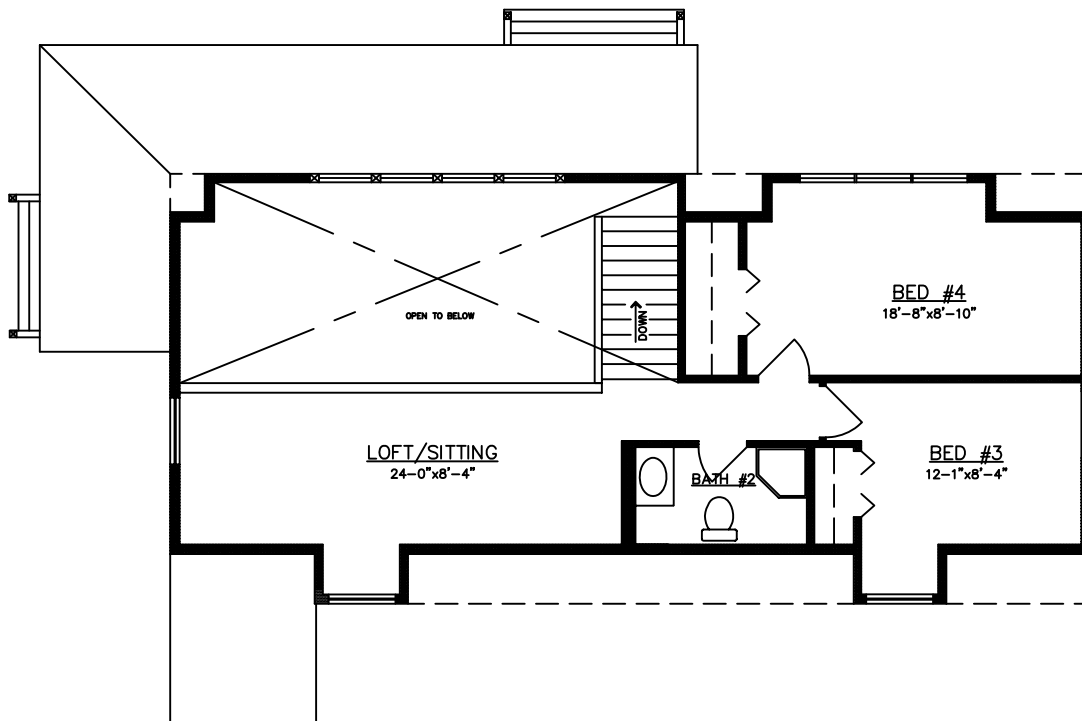

STREET ELEVATION

HARBOR COVE...11164

UPSTAIRS FLOOR PLAN

HARBOR COVE...11164

MODEL  
11164s07

TITLE  
HARBOR COVE.....11164  
Crawl, Utility Rm., R.H., (4-Mod)  
Copyright 2007 General Housing Corp.

GENERAL HOUSING  
CORPORATION  
4650 E. Wilder Rd. Bay City, MI 48706  
ph. 800-351-3664 www.genhouse.com