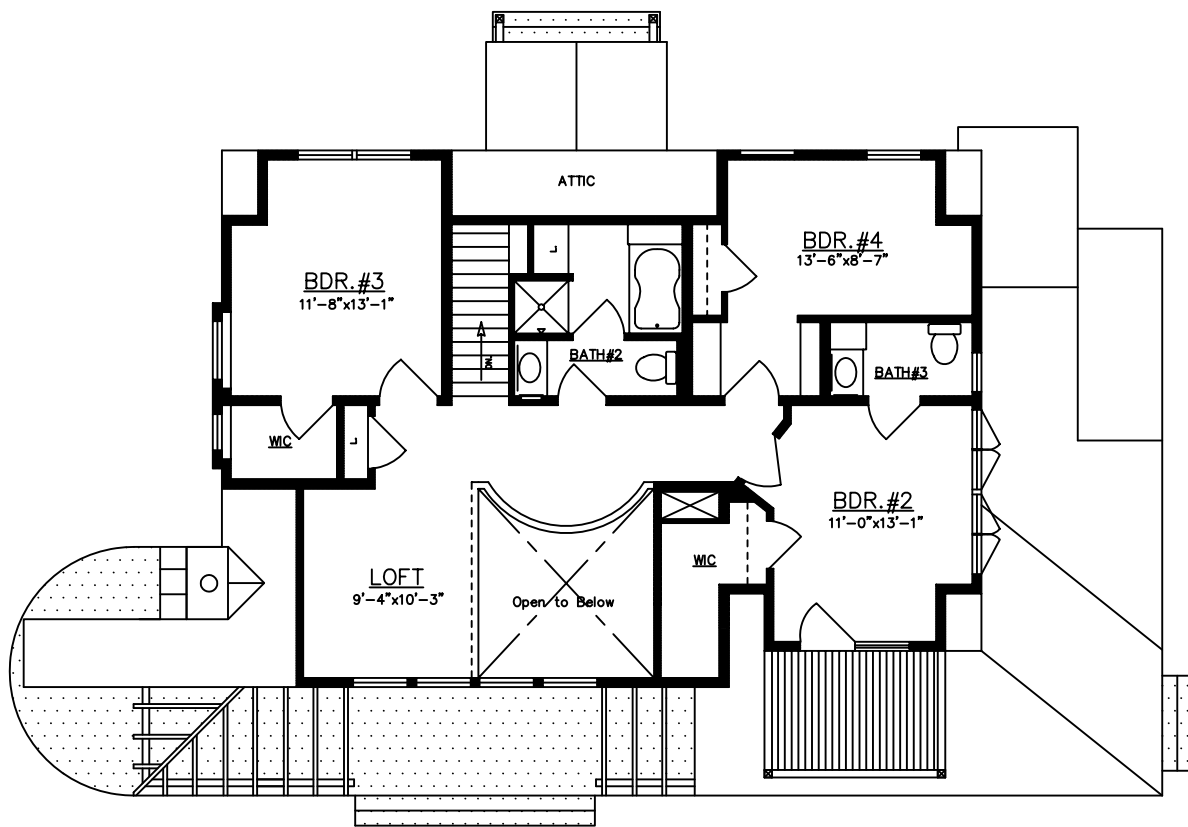

STREET ELEVATION

HARBOR VIEW

2nd FLOOR PLAN

HARBOR VIEW.....5104

MODEL
#5104SHOW07

SHEET

TITLE
HARBOR VIEW.....5104
Crawl, Utility Rm., R.H., (4-Mod)
Copyright 2007 General Housing Corp.

GENERAL HOUSING
CORPORATION
4650 E. Wilder Rd. Bay City, MI 48706
ph. 800-351-3664 www.genhouse.com