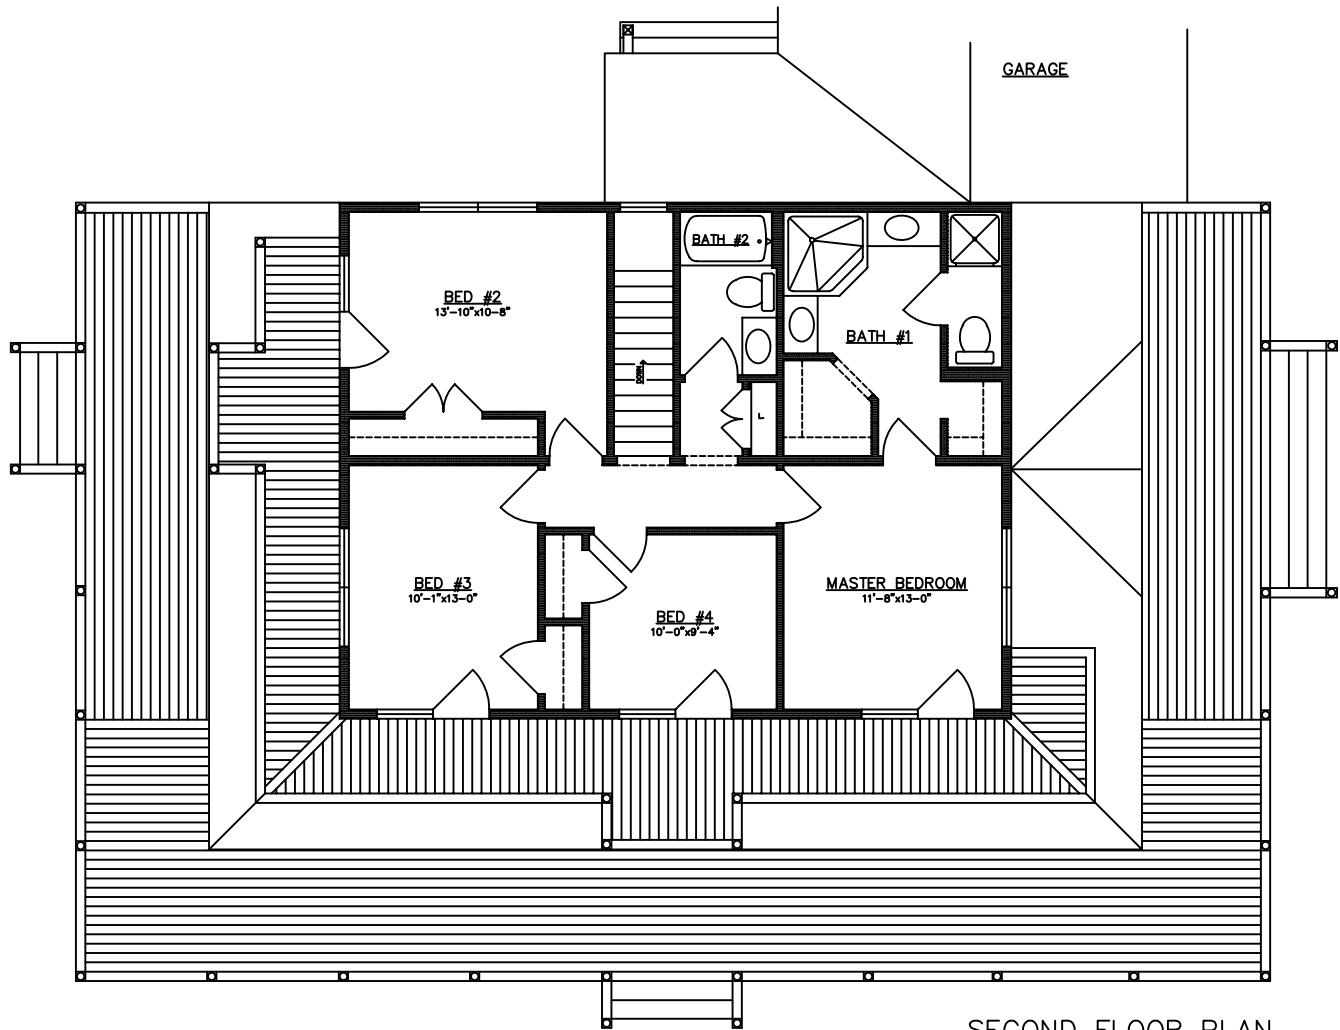

STREET ELEVATION

WIGGLEWALK....11130

SECOND FLOOR PLAN

MODEL	
SHEET	

TITLE
WIGGLEWALK....11130
 Bsmnt, Utility Rm., R.H., (4-Mod)
 Copyright 2007 General Housing Corp.

GENERAL HOUSING CORPORATION
 4650 E. Wilder Rd. BAY CITY, MI 48706
 ph. 800-351-3664 www.genhouse.com